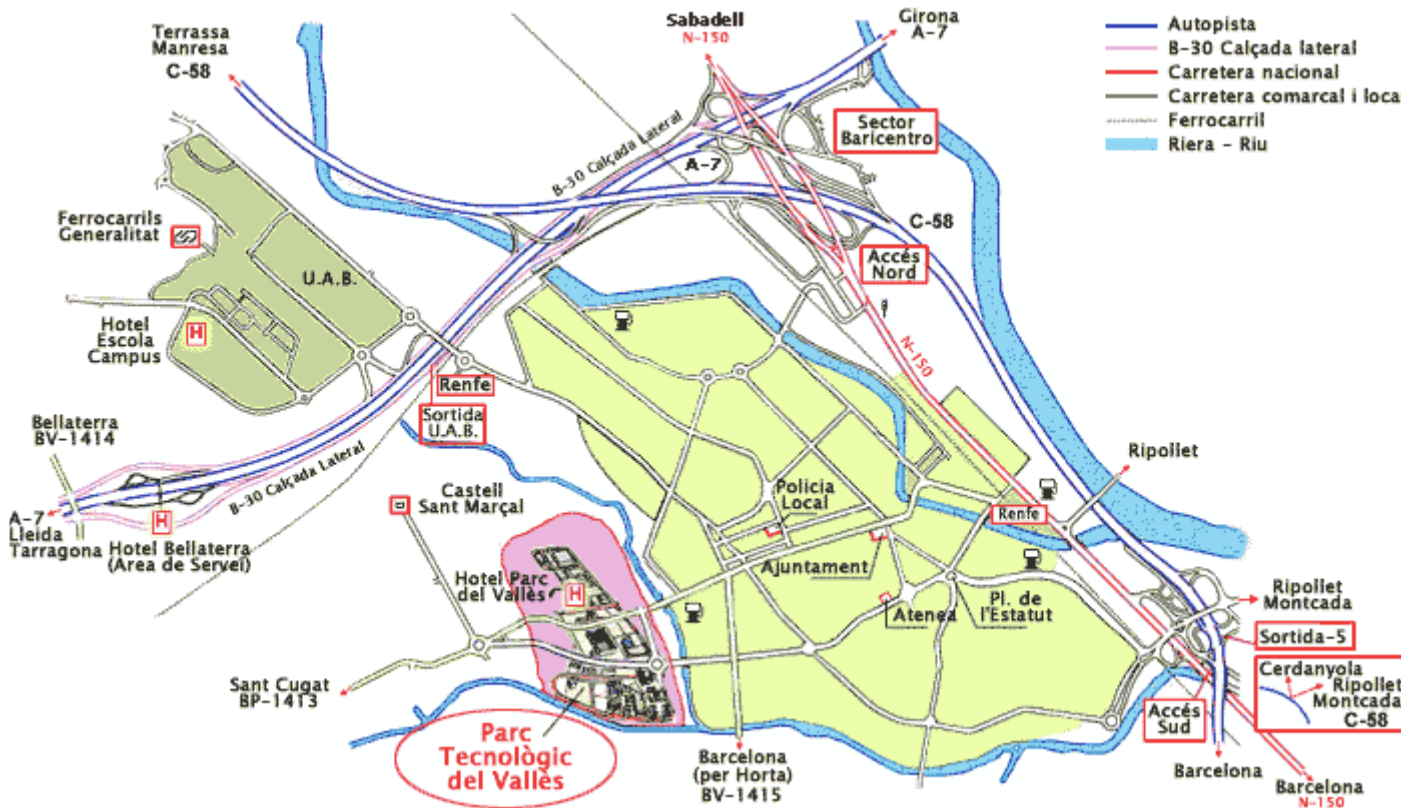

Cerdanyola del Vallès: