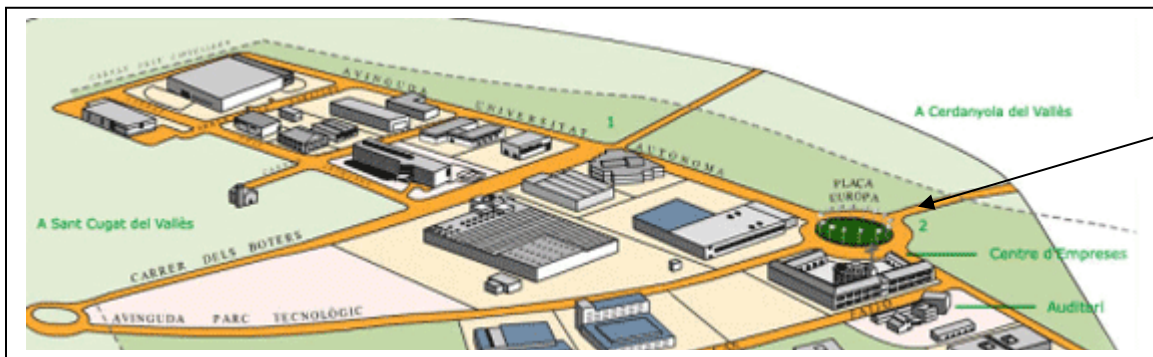

How to get there

By car/taxi from downtown Barcelona via C-58 highway (Barcelona-Terrassa-Manresa)

1. Take "Ronda de Dalt" or "Ronda Litoral" east ("Direcció Besos", green signs)
2. Once at "Nus de la Trinitat" take "C-58: Sabadell -Terrassa -Manresa"
3. Follow C-58
4. Take exit #5 (Km. 4,5): Cerdanyola -Ripollet -Montcada (to Cerdanyola)
5. Follow signs to "Parc Tecnològic del Vallès"

By car/taxi from downtown Barcelona via C-6 / E-9 Vallvidrera Tunnels (toll)

1. Tunnels can be reached via:
 - Via Augusta street
 - Ronda de Dalt , exit #8 if going to Llobregat, or exit #9 if going to Besos
2. Exit #6 to Girona- França. IMPORTANT: take the white sign way ("Calçada Lateral"), not the blue sign.
3. Skip the first exit (Can Magí- Can Fatjó-Parc tecnologic del Vallès-TVE)
4. Take the "Cerdanyola" exit to your right, right after a brick factory.
5. Follow the road down 1,5 Km, until its end, then turn left to Cerdanyola.
6. Follow the road and after a small roundabout you will find a big one with flags and a big iron sculpture. That is the main square of Parc Tecnològic.
7. The SGI office is located in the building behind the circus tend-shape module in the square.

Maps:

Barcelona and surroundings:

Cerdanyola del Vallès:

Parc Tecnològic del Vallès:

sgi